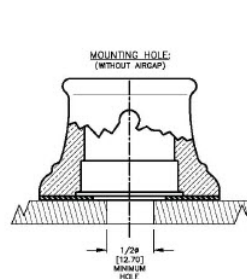

### Features:

- Retrofits most brands
- Smooth operating ceramic disk element
- Lever style handle
- High reach neck design of 12" (305 mm)
- Neck swivels 360°
- Protective spout tip prevents after drip
- Patented modular air gap (U.S. patent #7,011,106)
- Base diameter is 2-1/4" (57 mm)
- Two year warranty
- Spout reach is approximately 5" (127 mm)
- Pressure rating: 125 PSI/8.6 BAR
- Flow rate: 1.0 gpm/3.785 lpm at 35 PSI/2.32 BAR
- Temperature rating: 40°F/4°C to 150°F/66°C
- 1/4" OD x 30" tubing pre-installed
- Includes installation hardware and instructions