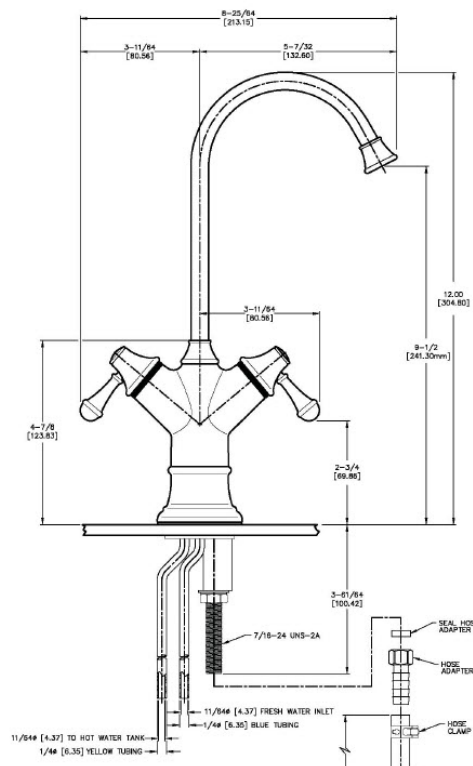

WATER TREATMENT

Faucets & Accessories

Tomlinson Hot & Cold Faucets

tomlinson®

PRECISION
INSTALLATION
PRODUCTS

DESIGNER "HOT & COLD" FAUCETS - LEAD FREE

PART NUMBER	ITEM DESCRIPTION
PFOT-DESHC-ANTB	TOMLINSON ANTIQUE OIL-RUBBED BRONZE DESIGNER "HOT & COLD" FAUCET - NSF
PFOT-DESHC-CH	TOMLINSON CHROME DESIGNER "HOT & COLD" FAUCET - NSF
PFOT-DESHC-SN	TOMLINSON SATIN NICKEL DESIGNER "HOT & COLD" FAUCET - NSF
PFOT-DESHC-SS	TOMLINSON BRUSHED STAINLESS DESIGNER "HOT & COLD" FAUCET - NSF

PLEASE NOTE THAT THESE PRODUCTS DO NOT WORK WITH INSINKERATOR TANKS.

HOT AND COLD FAUCETS

Tomlinson now offers Hot and Cold Water Faucets designed to work with instant hot water dispensers. These faucets can also be adapted for use with RO systems. Available in both Designer and Contemporary styles, these beautifully crafted hot and cold faucets give you the flexibility you need for today's upscale kitchens and entertainment areas. These hot and cold faucets feature a smooth operating ceramic disk element, lever style handle, high reach neck design of 12" and a protective spout tip to prevent after-drip. For additional safety, this faucet also has self-closing "hot" handles. Hot and cold faucets are shipped complete with preinstalled tubing for quick connections. Faucet is NSF listed to ANSI Std. 61.

Features: