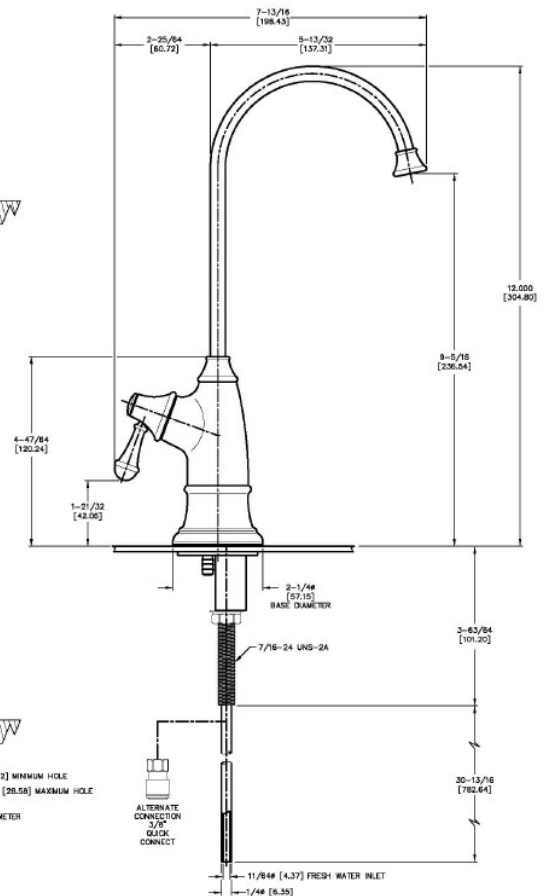

# WATER TREATMENT

Faucets & Accessories

Tomlinson Designer Faucets

tomlinson®

PRECISION  
INSTALLATION  
PRODUCTS

### Features:

- Retrofits most brands
- Smooth operating ceramic disk element
- Lever style handle
- High reach neck design of 12" (305 mm)
- Neck swivels 360°
- Protective spout tip prevents after drip
- Patented modular air gap (U.S. patent #7,011,106)
- Base diameter is 2-1/4" (57 mm)
- Two year warranty
- Spout reach is approximately 5" (127 mm)
- Pressure rating: 125 PSI/8.6 BAR
- Flow rate: 1.0 gpm/3.785 lpm at 35 PSI/2.32 BAR
- Temperature rating: 40°F/4°C to 150°F/66°C
- 1/4" OD x 30" tubing pre-installed
- Includes installation hardware and instructions