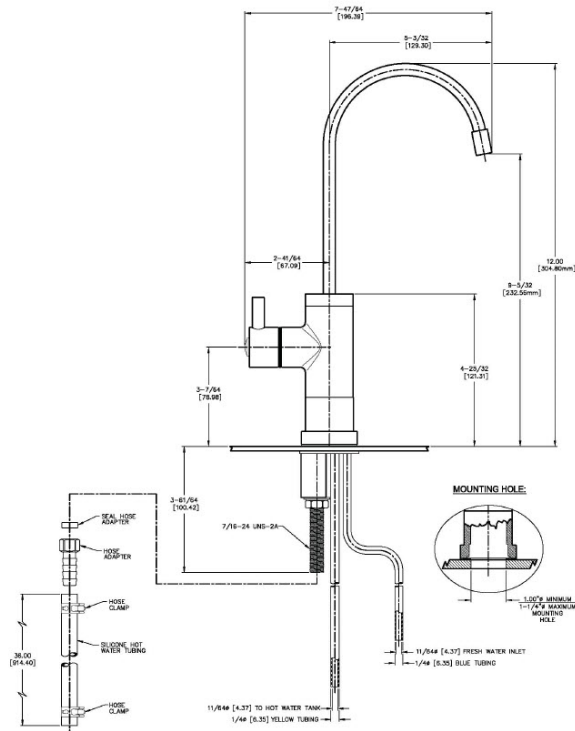

CONTEMPORARY "HOT ONLY" FAUCETS - LEAD FREE

PART NUMBER	ITEM DESCRIPTION
PFOT-CONH-ANTB	TOMLINSON ANTIQUE OIL-RUBBED BRONZE CONTEMPORARY "HOT ONLY" FAUCET - NSF
PFOT-CONH-CH	TOMLINSON POLISHED CHROME CONTEMPORARY "HOT ONLY" FAUCET - NSF
PFOT-CONH-SN	TOMLINSON SATIN NICKEL CONTEMPORARY "HOT ONLY" FAUCET - NSF
PFOT-CONH-SS	TOMLINSON BRUSHED STAINLESS CONTEMPORARY "HOT ONLY" FAUCET - NSF

HOT ONLY FAUCETS

Tomlinson now offers a Hot Water Dispenser Faucet specifically designed to work with instant hot water dispensers. Available in both Designer and Contemporary styles, these beautifully crafted hot water faucets give you the flexibility you need for today's upscale kitchens and entertainment areas. These hot water faucets feature a smooth operating ceramic disk element, lever style handle, high reach neck design of 12", protective spout tip to prevent after-drip and self-closing "hot" handles for additional safety. This hot water dispenser faucet is shipped complete with preinstalled tubing for quick connections. Faucets are NSF listed to ANSI Std. 61.

Features:

- Smooth operating ceramic disk element
- Lever style handle
- High reach neck design of 12" (305 mm)
- Neck swivels 360°
- Protective spout tip prevents after drip
- Two-year warranty
- Spout reach is approximately 5" (127 mm)
- Pressure rating: 125 PSI/8.6 BAR
- Flow rate: varies depending on instant hot water dispenser
- Temperature rating: 40°F/4°C to 190°F/88°C
- 1/4" OD x 30" tubing pre-installed
- Includes installation hardware and instructions

Compatible with the following hot water dispensers: