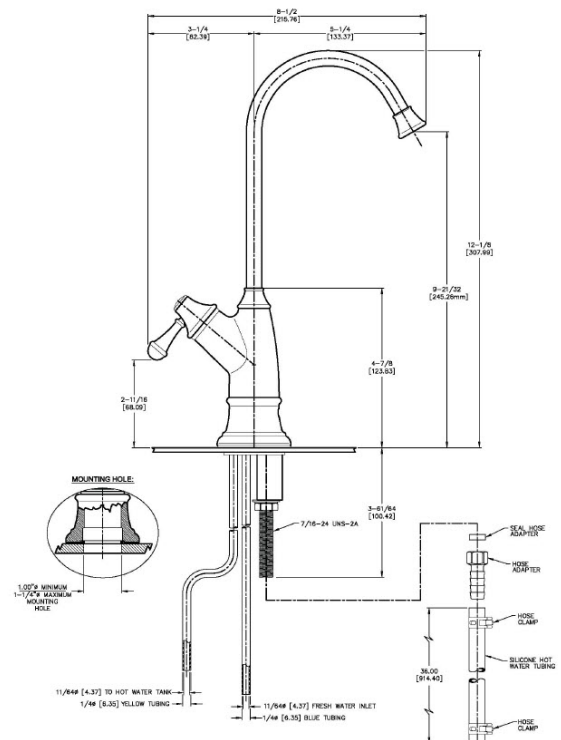

WATER TREATMENT

Faucets & Accessories

Tomlinson Hot Only Faucets

tomlinson®

PRECISION
INSTALLATION
PRODUCTS

DESIGNER "HOT ONLY" FAUCETS - LEAD FREE

PART NUMBER	ITEM DESCRIPTION
PFOT-DESH-ANTB	TOMLINSON ANTIQUE OIL-RUBBED BRONZE DESIGNER "HOT ONLY" FAUCET - NSF
PFOT-DESH-CH	TOMLINSON POLISHED CHROME DESIGNER "HOT ONLY" FAUCET - NSF
PFOT-DESH-SN	TOMLINSON SATIN NICKEL DESIGNER "HOT ONLY" FAUCET - NSF
PFOT-DESH-SS	TOMLINSON BRUSHED STAINLESS DESIGNER "HOT ONLY" FAUCET - NSF

HOT ONLY FAUCETS

Tomlinson now offers a Hot Water Dispenser Faucet specifically designed to work with instant hot water dispensers. Available in both Designer and Contemporary styles, these beautifully crafted hot water faucets give you the flexibility you need for today's upscale kitchens and entertainment areas. These hot water faucets feature a smooth operating ceramic disk element, lever style handle, high reach neck design of 12", protective spout tip to prevent after-drip and self-closing "hot" handles for additional safety. This hot water dispenser faucet is shipped complete with preinstalled tubing for quick connections. Faucets are NSF listed to ANSI Std. 61.

Features:

- Smooth operating ceramic disk element
- Lever style handle
- High reach neck design of 12" (305 mm)
- Neck swivels 360°
- Protective spout tip prevents after drip
- Two-year warranty
- Spout reach is approximately 5" (127 mm)
- Pressure rating: 125 PSI/8.6 BAR
- Flow rate: varies depending on instant hot water dispenser
- Temperature rating: 40°F/4°C to 190°F/88°C
- 1/4" OD x 30" tubing pre-installed
- Includes installation hardware and instructions

Compatible with the following hot water dispensers: