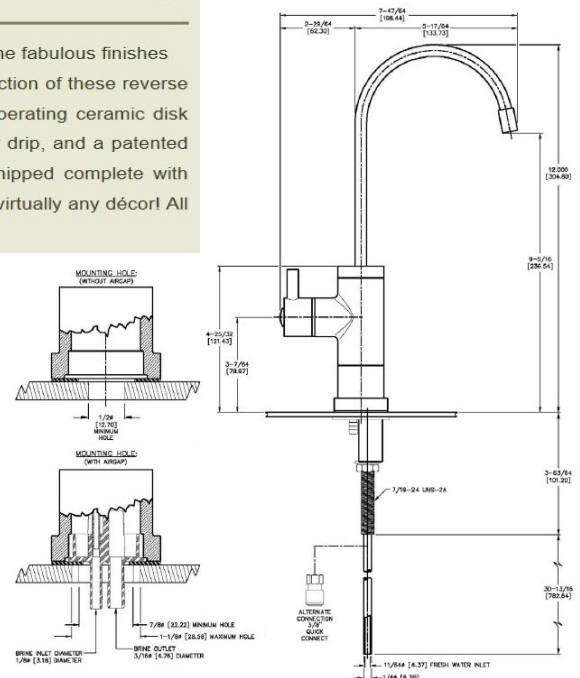

### Features:

- Retrofits most brands
- Smooth operating ceramic disk element
- Lever style handle
- High reach neck design of 12" (305 mm)
- Neck swivels 360°
- Protective spout tip prevents after drip
- Patented modular air gap (U.S. patent #7,011,106)
- Base diameter is 2-1/4" (57 mm)
- Two year warranty
- Spout reach is approximately 5" (127 mm)
- Pressure rating: 125 PSI/8.6 BAR
- Flow rate: 1.0 gpm/3.785 lpm at 35 PSI/2.32 BAR
- Temperature rating: 40°F/4°C to 150°F/66°C
- 1/4" OD x 30" tubing pre-installed
- Includes installation hardware and instructions