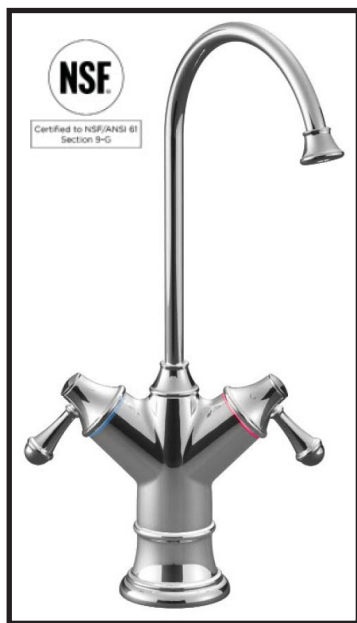

WATER TREATMENT

Faucets & Accessories

Tomlinson Hot & Cold Faucets

tomlinson®

PRECISION
INSTALLATION
PRODUCTS

DESIGNER "HOT & COLD" FAUCETS - LEAD FREE

PART NUMBER	ITEM DESCRIPTION
PFOT-DESHC-ANTB	TOMLINSON ANTIQUE OIL-RUBBED BRONZE DESIGNER "HOT & COLD" FAUCET - NSF
PFOT-DESHC-CH	TOMLINSON CHROME DESIGNER "HOT & COLD" FAUCET - NSF
PFOT-DESHC-SN	TOMLINSON SATIN NICKEL DESIGNER "HOT & COLD" FAUCET - NSF
PFOT-DESHC-SS	TOMLINSON BRUSHED STAINLESS DESIGNER "HOT & COLD" FAUCET - NSF

PLEASE NOTE THAT THESE PRODUCTS DO NOT WORK WITH INSINKERATOR TANKS.

HOT AND COLD FAUCETS

Tomlinson now offers Hot and Cold Water Faucets designed to work with instant hot water dispensers. These faucets can also be adapted for use with RO systems. Available in both Designer and Contemporary styles, these beautifully crafted hot and cold faucets give you the flexibility you need for today's upscale kitchens and entertainment areas. These hot and cold faucets feature a smooth operating ceramic disk element, lever style handle, high reach neck design of 12" and a protective spout tip to prevent after-drip. For additional safety, this faucet also has self-closing "hot" handles. Hot and cold faucets are shipped complete with preinstalled tubing for quick connections. Faucet is NSF listed to ANSI Std. 61.

Features:

- Smooth operating ceramic disk element
- Lever style handle
- High reach neck design of 12" (305 mm)
- Neck swivels 360°
- Protective spout tip prevents after drip
- Two-year warranty
- Spout reach is approximately 5" (127 mm)
- Pressure rating: 125 PSI/8.6 BAR
- Flow rate: varies depending on instant hot water dispenser
- Temperature rating: 40°F/4°C to 190°F/88°C
- 1/4" OD x 30" tubing pre-installed
- Includes installation hardware and instructions

Compatible with the following hot water dispensers:

- Waste King® (Anaheim Mfg.)
- Everpure® Everhot EV931840
- HT200 Franke® Little Butler Heating Tank
- Everpure® Commercial Grade Instant Hot CGHE1
- Little Gourmet®
- KitchenAid® (Whirlpool®)
- Mountain Plumbing MT641
- Quick & Hot® Waterstone #5000 Hot Tank
- Solaria™ Instant Hot Water Dispenser EV9318-40

*Not compatible with InSinkErator® products.