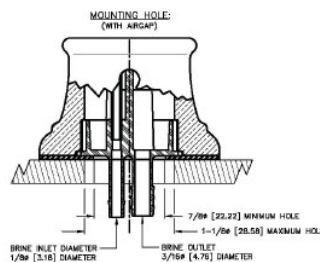

### Features:

- Retrofits most brands
- Smooth operating ceramic disk element
- Lever style handle
- High reach neck design of 12" (305 mm)
- Neck swivels 360°
- Protective spout tip prevents after drip
- Patented modular air gap (U.S. patent #7,011,106)
- Base diameter is 2-1/4" (57 mm)
- Two year warranty
- Spout reach is approximately 5" (127 mm)
- Pressure rating: 125 PSI/8.6 BAR
- Flow rate: 1.0 gpm/3.785 lpm at 35 PSI/2.32 BAR
- Temperature rating: 40°F/4°C to 150°F/66°C
- 1/4" OD x 30" tubing pre-installed
- Includes installation hardware and instructions